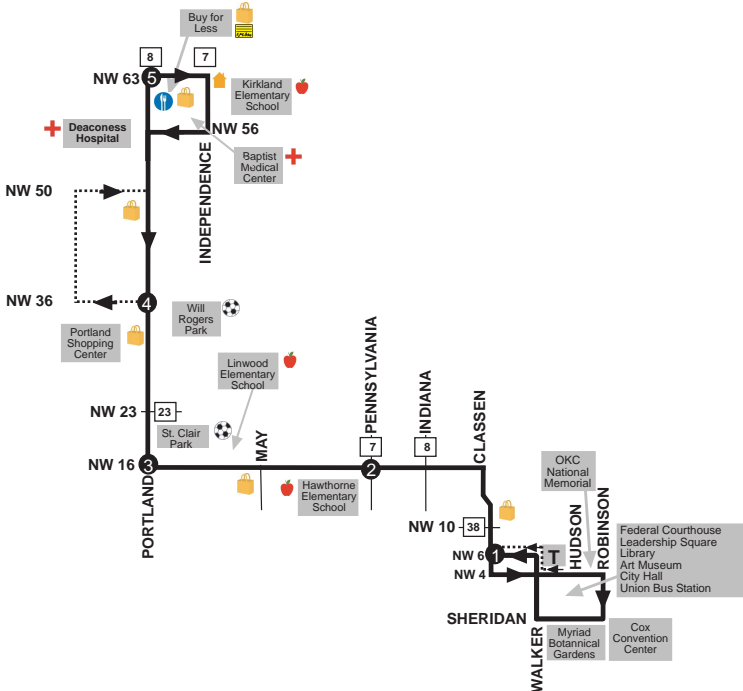

SATURDAY SCHEDULE

INBOUND					OUTBOUND					
NW 63RD & PORTLAND	NW 36TH & PORTLAND	NW 16TH & PORTLAND	NW 16TH & PENNSYLVANIA	NW 6TH & CLASSEN	TRANSIT CENTER	NW 6TH & CLASSEN	NW 16TH & PENNSYLVANIA	NW 16TH & PORTLAND	NW 36TH & PORTLAND	NW 63RD & PORTLAND
5	4	3	2	1	T	1	2	3	4	5
					6:24 AM	6:31 AM	6:35 AM	6:41 AM	6:47 AM	6:54 AM
					7:30 AM	7:44 AM	7:49 AM	7:56 AM	8:02 AM	8:09 AM
6:54 AM	7:06 AM	7:11 AM	7:18 AM	7:23 AM	8:45 AM	8:59 AM	9:04 AM	9:11 AM	9:17 AM	9:24 AM
8:09 AM	8:21 AM	8:26 AM	8:33 AM	8:38 AM	10:00 AM	10:14 AM	10:19 AM	10:26 AM	10:32 AM	10:39 AM
9:24 AM	9:36 AM	9:41 AM	9:48 AM	9:53 AM	11:15 AM	11:29 AM	11:34 AM	11:41 AM	11:47 AM	11:54 AM
10:39 AM	10:51 AM	10:56 AM	11:03 AM	11:08 AM	12:30 PM	12:44 PM	12:49 PM	12:56 PM	1:02 PM	1:09 PM
11:54 AM	12:06 AM	12:11 PM	12:18 PM	12:23 PM	1:45 PM	1:59 PM	2:04 PM	2:11 PM	2:17 PM	2:24 PM
1:09 PM	1:21 PM	1:26 PM	1:33 PM	1:38 PM	3:00 PM	3:14 PM	3:19 PM	3:26 PM	3:32 PM	3:39 PM
2:24 PM	2:36 PM	2:41 PM	2:48 PM	2:53 PM	4:15 PM	4:29 PM	4:34 PM	4:41 PM	4:47 PM	4:54 PM
3:39 PM	3:51 PM	3:56 PM	4:03 PM	4:08 PM	5:30 PM	5:44 PM	5:49 PM	5:56 PM	6:02 PM	6:09 PM
4:54 PM	5:06 PM	5:11 PM	5:18 PM	5:23 PM						
6:09 PM	6:17 PM	6:23 PM	6:32 PM	6:35 PM	6:40 PM					

* All Saturday runs will follow the extended lines

* For a Fare, passengers may ride from the garage to the first timepoint or from the last timepoint to the garage.

LEGEND

- = DIRECTION
- = PROPOSED EXTENSION
- = TRANSIT CENTER
- = TRANSFER ROUTE
- = NEARBY ROUTE
- = TIMEPOINT
- = SHOPPING CHANGE
- = DINING
- = RECREATION
- = ENTERTAINMENT
- = LODGING
- = HOSPITAL
- = SCHOOL
- = PASS OUTLET
- = PARK & RIDE