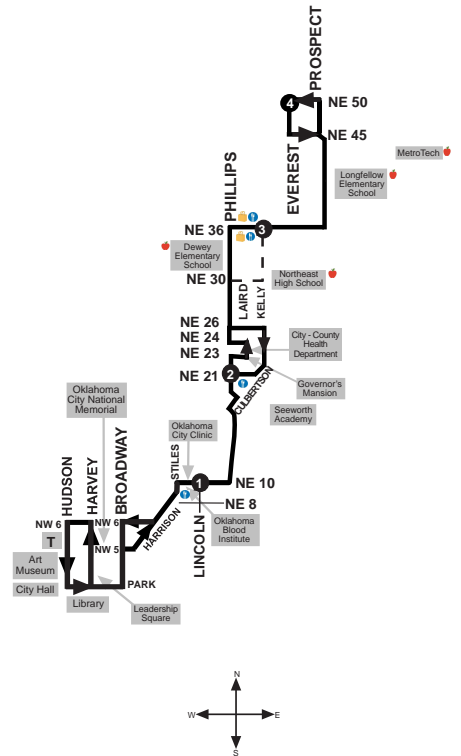

SATURDAY SCHEDULE

INBOUND					OUTBOUND			
NE 50TH & EVEREST	NE 36TH & KELLEY	NE 21ST & PHILLIPS	NE 10TH & LINCOLN	TRANSIT CENTER	NE 10TH & LINCOLN	NE 21ST & PHILLIPS	NE 36TH & KELLEY	NE 50TH & EVEREST
4	3	2	1	T	1	2	3	4
				6:35 AM	6:42 AM	6:47 AM	6:52 AM	7:00 AM
7:00 AM	7:07 AM	7:16 AM	7:19 AM	7:30 AM	7:40 AM	7:47 AM	7:52 AM	8:00 AM
8:00 AM	8:07 AM	8:16 AM	8:19 AM	8:30 AM	8:40 AM	8:47 AM	8:52 AM	9:00 AM
9:00 AM	9:07 AM	9:16 AM	9:19 AM	9:30 AM	9:40 AM	9:47 AM	9:52 AM	10:00 AM
10:00 AM	10:07 AM	10:16 AM	10:19 AM	10:30 AM	10:40 AM	10:47 AM	10:52 AM	11:00 AM
11:00 AM	11:07 AM	11:16 AM	11:19 AM	11:30 AM	11:40 AM	11:47 AM	11:52 AM	12:00 PM
12:00 PM	12:07 PM	12:16 PM	12:19 PM	12:30 PM	12:40 PM	12:47 PM	12:52 PM	1:00 PM
1:00 PM	1:07 PM	1:16 PM	1:19 PM	1:30 PM	1:40 PM	1:47 PM	1:52 PM	2:00 PM
2:00 PM	2:07 PM	2:16 PM	2:19 PM	2:30 PM	2:40 PM	2:47 PM	2:52 PM	3:00 PM
3:00 PM	3:07 PM	3:16 PM	3:19 PM	3:30 PM	3:40 PM	3:47 PM	3:52 PM	4:00 PM
4:00 PM	4:07 PM	4:16 PM	4:19 PM	4:30 PM	4:40 PM	4:47 PM	4:52 PM	5:00 PM
5:00 PM	5:07 PM	5:16 PM	5:19 PM	5:30 PM	5:40 PM	5:47 PM	5:52 PM	6:00 PM
6:00 PM	6:06 PM	6:13 PM	6:15 PM	6:21 PM				

School Trip NE High School

Inbound	Outbound
	7:36 AM
2:21 PM	2:36 PM
2:51 PM	

LEGEND

- ← = DIRECTION
- T = TRANSIT CENTER
- = TRANSFER ROUTE
- △ = NEARBY ROUTE
- = TIMEPOINT
- ⋯ = DIRECTION CHANGE
- 🛒 = SHOPPING
- 🍽️ = DINING
- 🎡 = RECREATION
- 🎪 = ENTERTAINMENT
- 🏠 = LODGING
- 🏥 = HOSPITAL
- 🎓 = SCHOOL
- 🚗 = PASS OUTLET
- 🅇 = PARK & RIDE